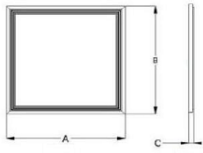

LED Panels Part Number and Basic Specifications.

Part Number	Size (ABC)	Input Voltage	Power	Lumens ; 1, Cold White 2, Neutral White, 3 Warm White	LED Quality	CRI (RA)	Beam Angle
CP-300-300	295x295x9mm	AC200-276	18 watts	1. 1650 2. 1600 3. 1550	108	>80	120°
CP-300-300-E	295x295x9mm	AC200-276	18 watts	1. 1650 2. 1600 3. 1550	108	>80	120°
CP-300-600	295x595x9mm	AC200-276	24 watts	1. 2040 2. 2000 3. 1960	132	>80	120°
CP-300-600-E	295x595x9mm	AC200-276	24 watts	1. 2040 2. 2000 3. 1960	132	>80	120°
CP-600-600-E	595x595x9mm	AC200-276	40 watts	1. 3400 2. 3350 3. 3000	193	>80	120°
SRPL60x60-36WH	595x595x9mm	AC200-276	36 watts	1. 4320 2. 4270 3. 4220	210	>80	120°
SRPL30x120-36WH	295x1195x9mm	AC200-276	36 watts	1. 3960 2. 3910 3. 3860	210	>80	120°
SRPL60x120-60WH	595x1195x9mm	AC200-276	60 watts	1. 6600 2. 6550 3. 6500	420	>80	120°

Notes: Colour Temperature 1. Cool white 6000K; 2. Neutral White 4000-4500K; Warm White 3000-3500K

Packaging

Part Number	Box Type	Outer Carton	Quantity in Carton Boxes & panels	Gross weight
		(LxWxH) mm		
CP-300-300	Inner Brown Cardboard box	310x35x365mm	5 x 2	1.23Kg
	Outside Brown Cardboard box	645x200x385mm	1	6.05Kg
CP-300-300-E	Inner Brown Cardboard box	310x35x365mm	5 x 2	1.23Kg
	Outside Brown Cardboard box	645x200x385mm	1	6.05Kg
CP-300-600	Inner Brown Cardboard box	630x40x360mm	3 x 2	2.24Kg
	Outside Brown Cardboard box	640x340x370mm	1	7.02Kg
CP-300-600-E	Inner Brown Cardboard box	630x40x360mm	3 x 2	2.24Kg
	Outside Brown Cardboard box	640x340x370mm	1	7.02Kg
CP-600-600-E	Inner Brown Cardboard box	650x70x650mm	3 x 2	6.80Kg
	Outside Brown Cardboard box	700x680x210mm	1	21.4Kg
SRPL60x60-36WH	Inner Brown Cardboard box	650x70x650mm	3 x 2	6.80Kg
	Outside Brown Cardboard box	700x680x210mm	1	21.4Kg
SRPL30x120-36WH	Inner Brown Cardboard box	1230x60x365mm	3 x 2	4.3Kg
	Outside Brown Cardboard box	1260x150x385mm	1	13.00Kg
SRPL60x120-60WH	Inner Brown Cardboard box	1230x60x680mm	2 x 2	12.00Kg
	Outside Brown Cardboard box	1260x150x710mm	1	24Kg